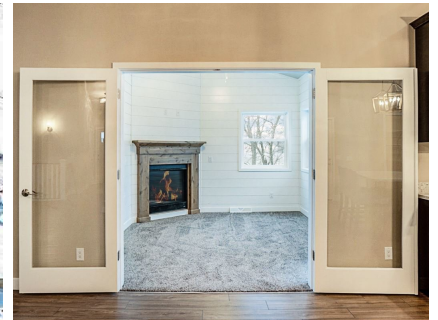

**4555 Golf Dr**  
Windsor, WI 53598

Powered by **agents.madison.com**

**MLS# 1848647**

**\$ 339,900**

**3 Bedrooms . 2 Bathrooms . 1,827 Sqft**

Just off the Golf course, this elegant New Construction ranch features quartz counter tops throughout, beautiful Amish cabinetry and luxury vinyl tile. Enjoy first floor living with main level laundry, an open concept with vaulted ceilings, and sleek and cozy shiplapped 4-season room with fireplace overlooking Lake Windsor park and the expansive yard with mature trees! Large basement is unfinished with exposed windows and could provide an additional 1200 sq ft finished. Come see why Windsor is one of the fastest growing communities in Dane County! Allowance provided for buyer to choose their own appliances.