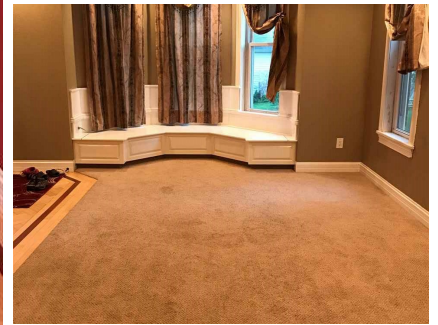

115 E Marion St
Portage, WI 53901

Ray Kuehl and Associates
Realty

Powered by **agents.madison.com**

MLS# 1865914

\$178,000

1,000 Sqft

Come see this Beautiful Victorian with some Old World Charm. Lower unit updated with 2 Master Suites, Lighted Tray ceilings, Hardwood Floors, 2 Full baths, Tile Shower, Newer Kitchen cabinets and Island, Patio doors to New Deck, Laundry Room, Attached 1 1/2 car garage. Upper unit has kitchen, living room, Laundry. Wrap Around Porch with Ceiling Fans, Big Yard, Extra Storage Shed for all your Toys. New Roof and Siding on Garage. Newer roof on House. Great for Owner Occupied unit.